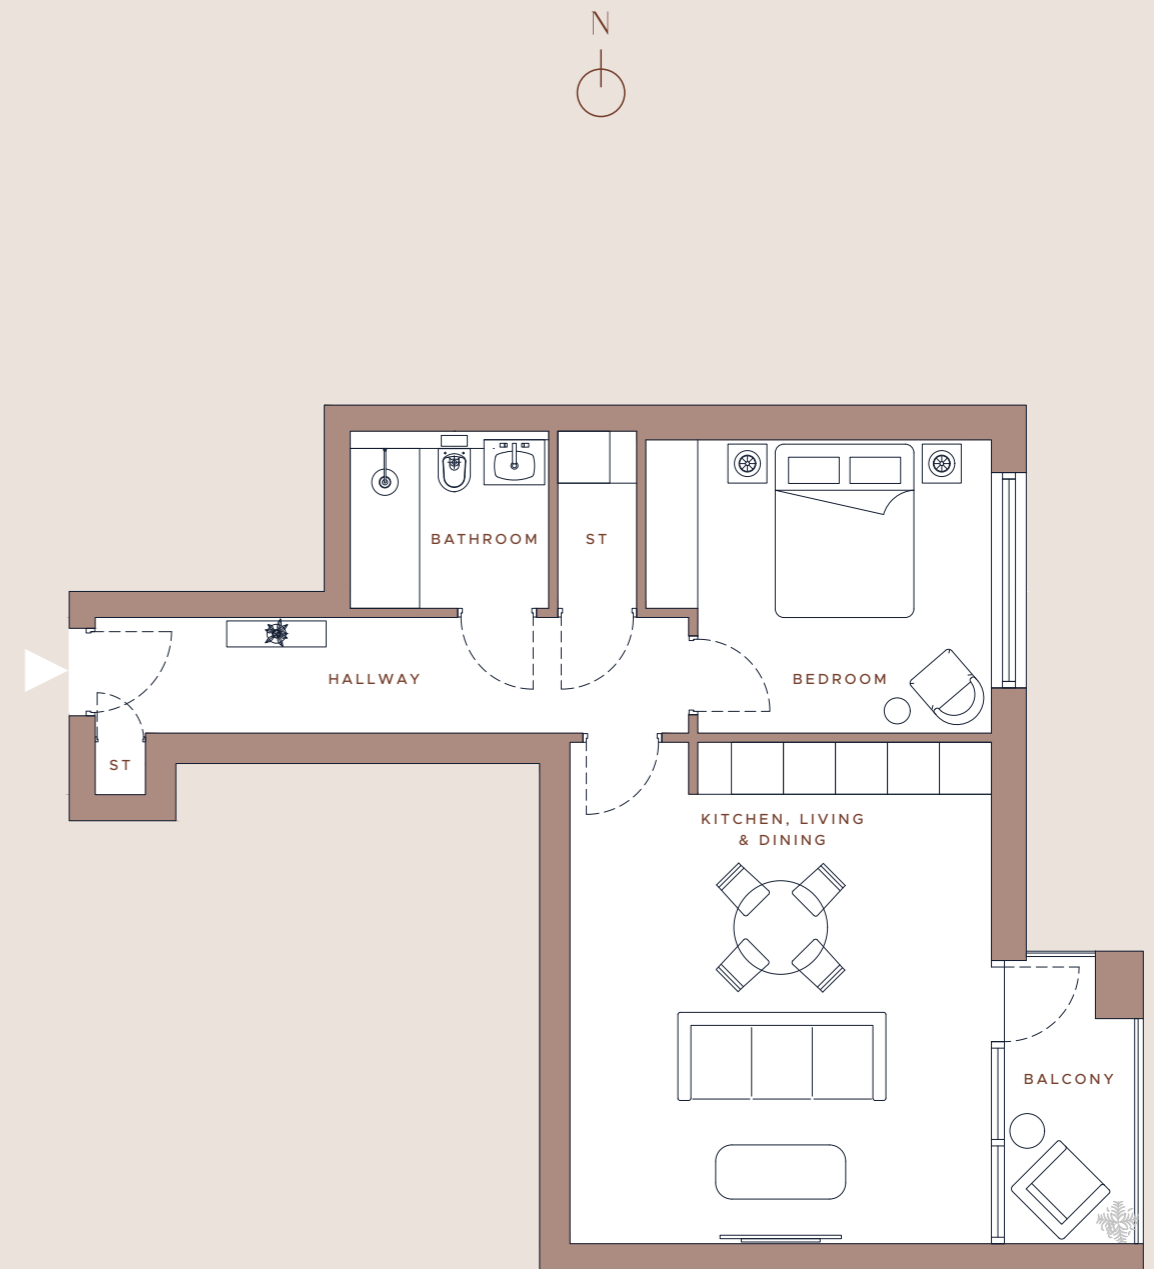

W

ONE BEDROOM

APARTMENTS 5, 10, 15 & 20

- 1 Bedroom
- 1 Bathroom
- 1 Open plan kitchen, living & dining room
- 1 Balcony

DIMENSIONS	METRE	FEET
Kitchen, Living & Dining	4.8 x 5.8	15.7 x 19.0
Hallway	6.8 x 1.2	22.3 x 3.9
Bedroom	4.0 x 3.5	13.1 x 11.5
Bathroom	2.8 x 2.0	9.2 x 6.6
Balcony	1.6 x 3.3	5.2 x 10.8

INTERNAL AREA

624 SQ FT | 58 SQ M

EXTERNAL AREA

57 SQ FT | 5.3 SQ M

REAR ELEVATION