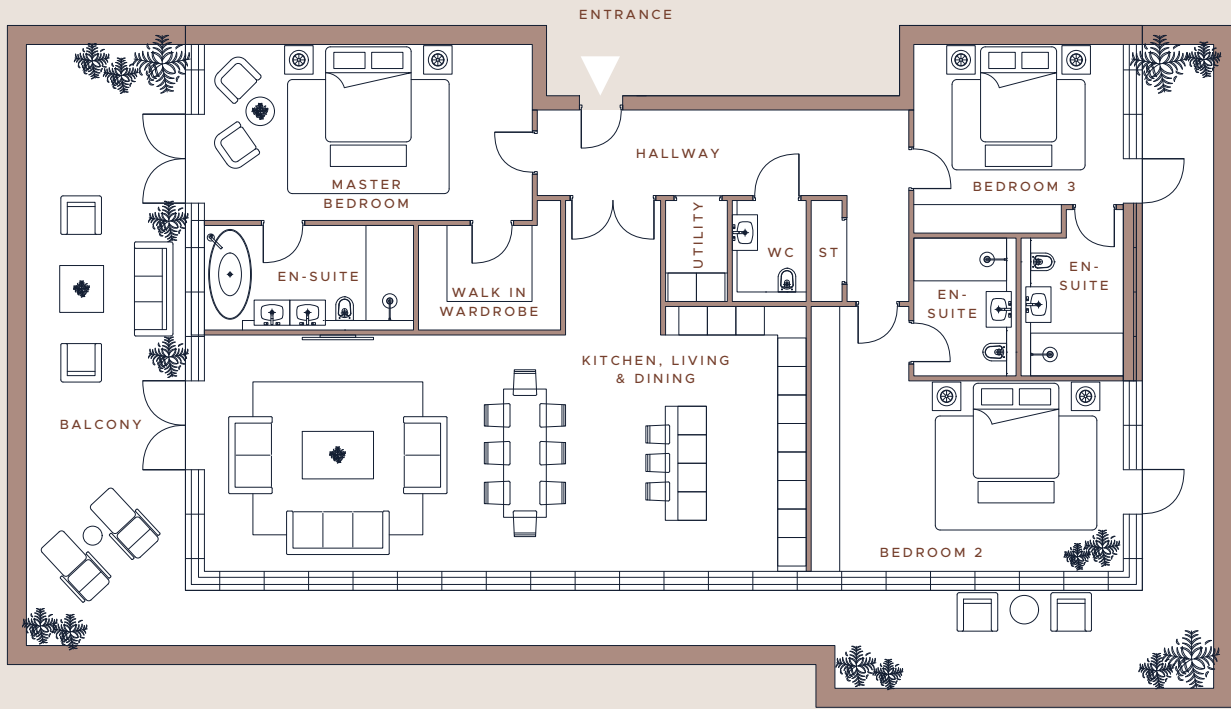

RESIDENCE N20

PENTHOUSE

OPTION B

204 SQ.M / 2,194 SQ.FT

	METER		FEET	
Kitchen, Living & Dining	13.6	x 6	44.6	x 19.7
Hallway	12.1	x 1.4	39.7	x 4.6
Master Bedroom	7.3	x 5.1	24.0	x 16.7
Master Bedroom En-suite	4.8	x 2.1	15.7	x 6.9
Bedroom 2	5.6	x 4	18.4	x 13.1
Bedroom 2 En-suite	2.2	x 2.8	7.2	x 9.2
Bedroom 3	4.4	x 3.6	14.4	x 11.8
Bedroom 3 En-suite	2.2	x 2.7	7.2	x 8.9
WC	2.2	x 1.5	7.2	x 4.9
Balcony	5.6	x 15.2	18.4	x 49.9