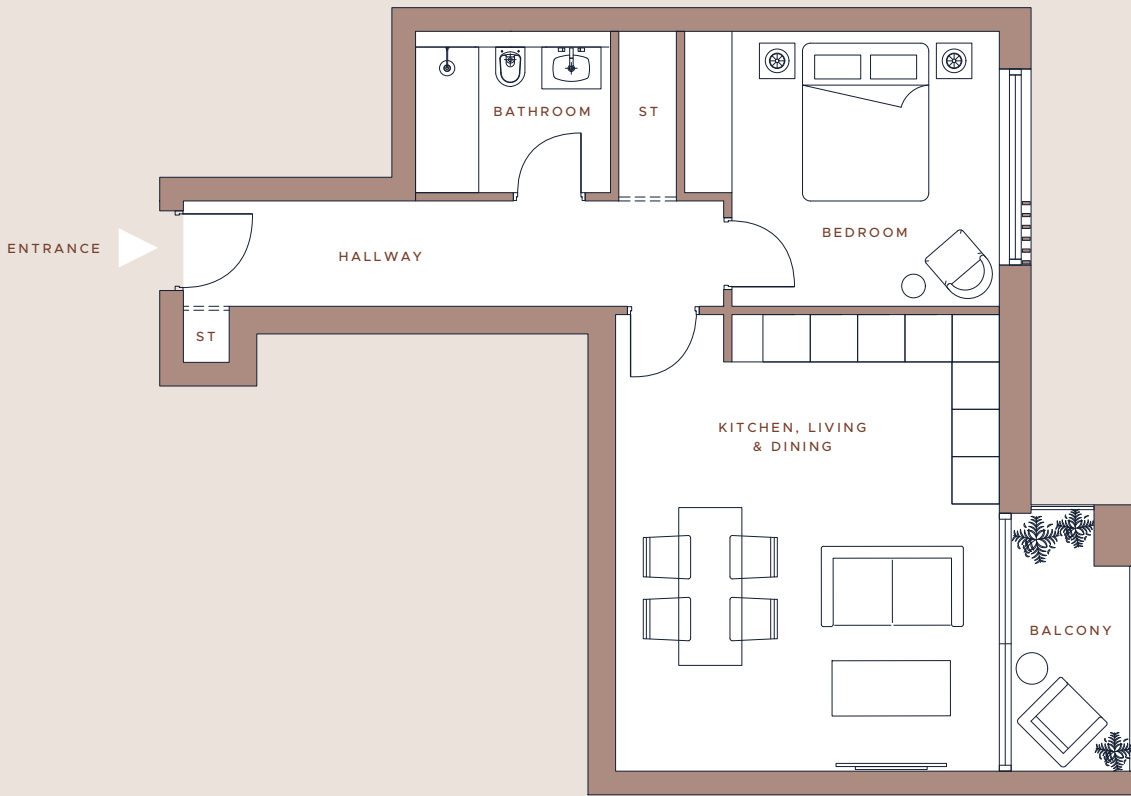

RESIDENCE
N20

1 BEDROOM

58 SQ.M / 624 SQ.FT

	METER		FEET			
Kitchen, Living & Dining	4.8	x	5.8	15.7	x	19.0
Hallway	6.8	x	1.2	22.3	x	3.9
Bedroom	4.0	x	3.5	13.1	x	11.5
Bathroom	2.8	x	2.0	9.2	x	6.6
Balcony	1.6	x	3.3	5.2	x	10.8