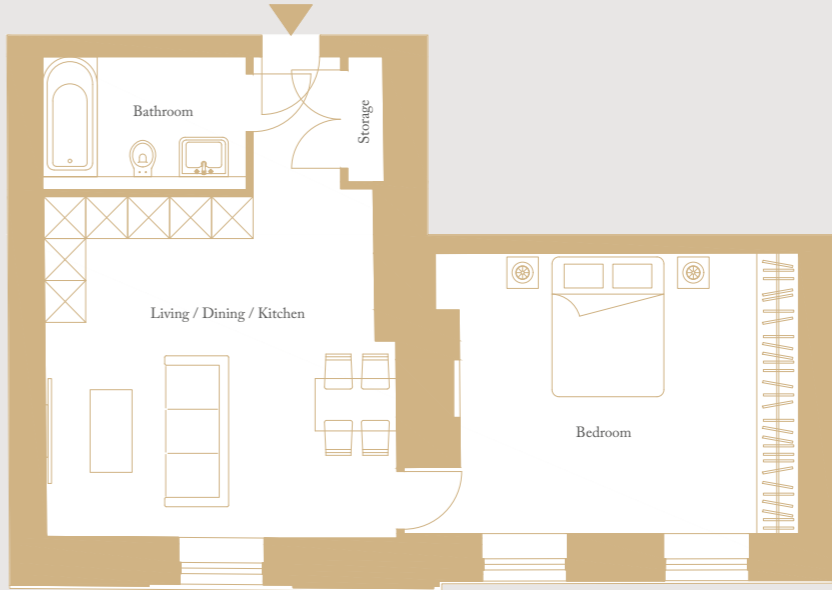

ONE BEDROOM APARTMENT

Apartment 7

One Bedroom Apartment Located On The First Floor, Benefiting From A Large Bedroom Overlooking The Rear South-Facing Gardens And An Open Plan Kitchen/Living/Dining Room With One Bathroom.

54 SQ.M. | 581 SQ.FT.

First Floor

- Bathroom:
  2.9m x 1.9m / 9.5ft x 6.2ft
- Storage:
  0.5m x 1.8m / 1.6ft x 5.9ft
- Living / Dining / Kitchen:
  5.0m x 4.9m / 16.4ft x 16.0ft
- Bedroom:
  4.8m x 4.0m / 15.7ft x 13.1ft